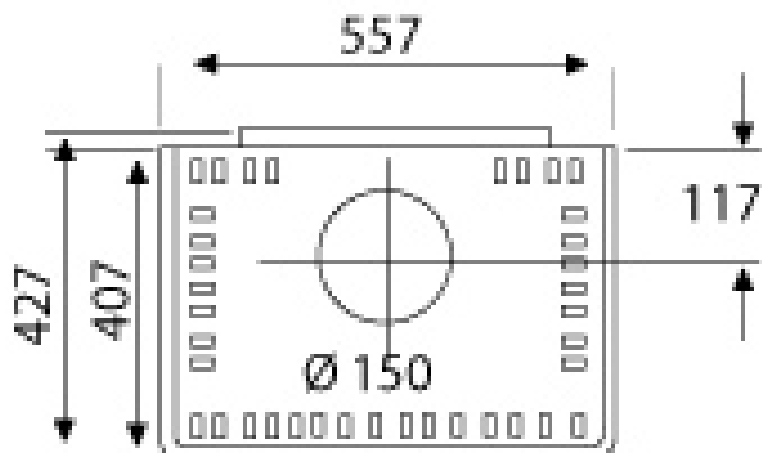

- 6 kW
- Double walled construction - black
- Window aircleaning system
- Cast iron grade
- Fireclay firebox
- Flue connection top: 150 mm
- H x W x D: 905x557x427 mm
- For continuous use
- Fuel: wood, lignite

Certification	1.+2.Stufe 1.BImSchV, CE, 15aB-VG, VKF
Heat output (kW)	6,0
Min-max heat output (kW)	2,9-6,1
Heat capacity (m3)	116
Flue gas quantity (g/s)	7,5
Flue gas temperature (C)	238
Air needs Pa	12
Size H x W x D (mm)	904x557x407
Fuel	wood, lignite
Window size H x W (mm)	300x300
Firebox size W x D x H (mm)	300x280x280
Net weight (kg)	88