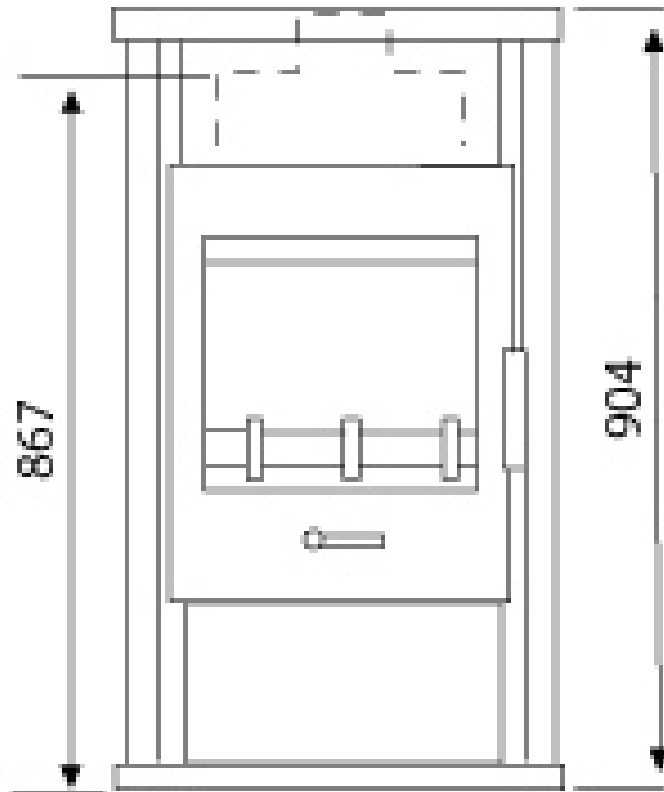

- 6 kW
- Double walled construction - black
- Window aircleaning system
- Cast iron grade
- Fireclay firebox
- Flue connection top: 150 mm
- H x W x D: 905x557x427 mm
- For continuous use
- Fuel: wood, lignite

Certification	1.+2.Stufe 1.BImSchV, CE, 15aB-VG, VKF
Heat output (kW)	6,0
Min-max heat output (kW)	2,9-6,1
Heat capacity (m3)	116
Flue gas quantity (g/s)	7,5
Flue gas temperature (C)	238
Air needs Pa	12
Size H x W x D (mm)	904x557x407
Fuel	wood, lignite
Window size H x W (mm)	300x300
Firebox size W x D x H (mm)	300x280x280
Net weight (kg)	88