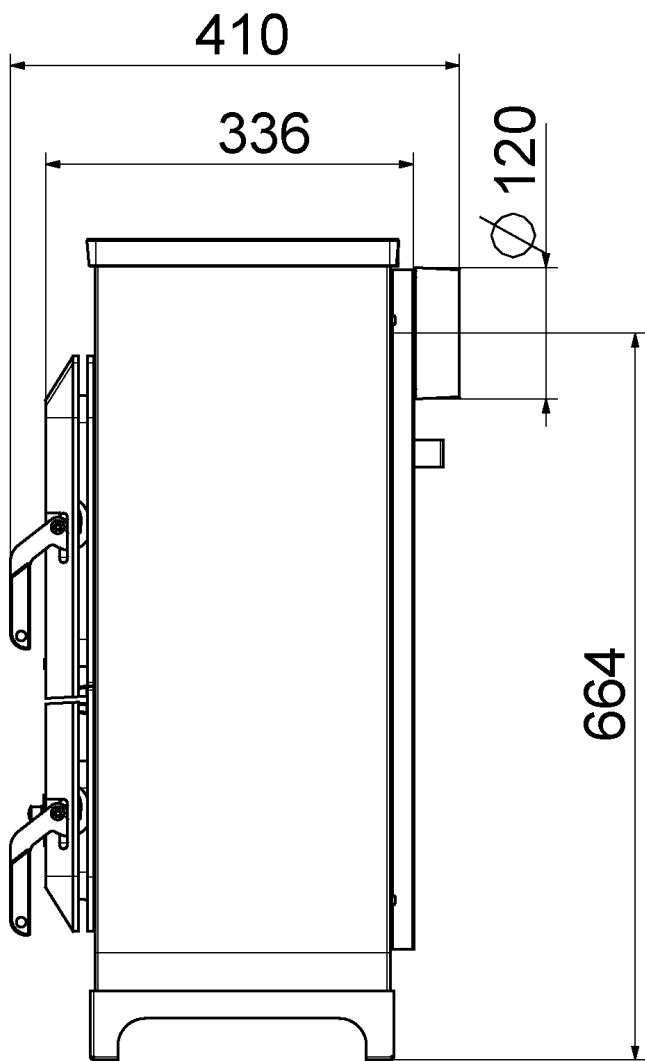

Trendy 6 cashmere

- 6 kW
- Cast iron hob
- Cast iron doors
- Enameled casing
- Cast iron grade
- Fireclay firebox
- Flue connection rear: 120 mm
- H x W x D: 750x441x336 mm
- For continuous use
- Fuel: wood, lignite

Wood

Continuous use

Brown coal

Certification	1.+2.Stufe 1.BImSchV, CE, 15aB-VG, (VKF im Zulassungsverfahren)
Heat output (kW)	6
Heat capacity (m3)	116
Flue gas quantity (g/s)	5,4
Flue gas temperature (C)	363
Air needs Pa	12
Size H x W x D (mm)	750x441x336
Fuel	wood, lignite
Window size H x W (mm)	180x270
Firebox size W x D x H (mm)	350x190x325