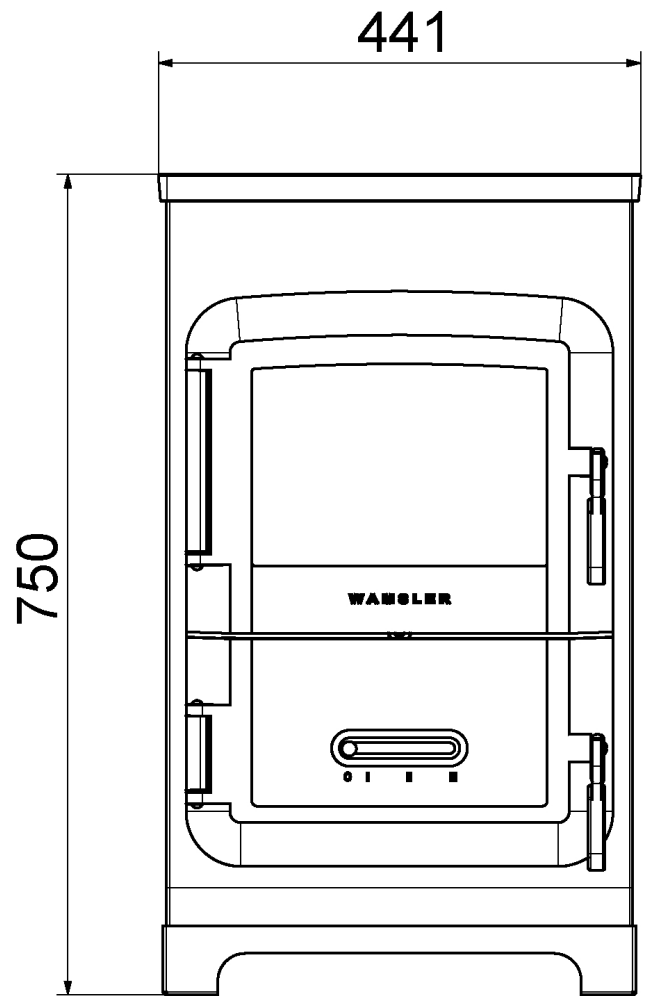

Trendy 6 cashmere

- 6 kW
- Cast iron hob
- Cast iron doors
- Enameled casing
- Cast iron grade
- Fireclay firebox
- Flue connection rear: 120 mm
- H x W x D: 750x441x336 mm
- For continuous use
- Fuel: wood, lignite

Wood

Continuous use

Brown coal

Certification	1.+2.Stufe 1.BImSchV, CE, 15aB-VG, (VKF im Zulassungsverfahren)
Heat output (kW)	6
Heat capacity (m3)	116
Flue gas quantity (g/s)	5,4
Flue gas temperature (C)	363
Air needs Pa	12
Size H x W x D (mm)	750x441x336
Fuel	wood, lignite
Window size H x W (mm)	180x270
Firebox size W x D x H (mm)	350x190x325