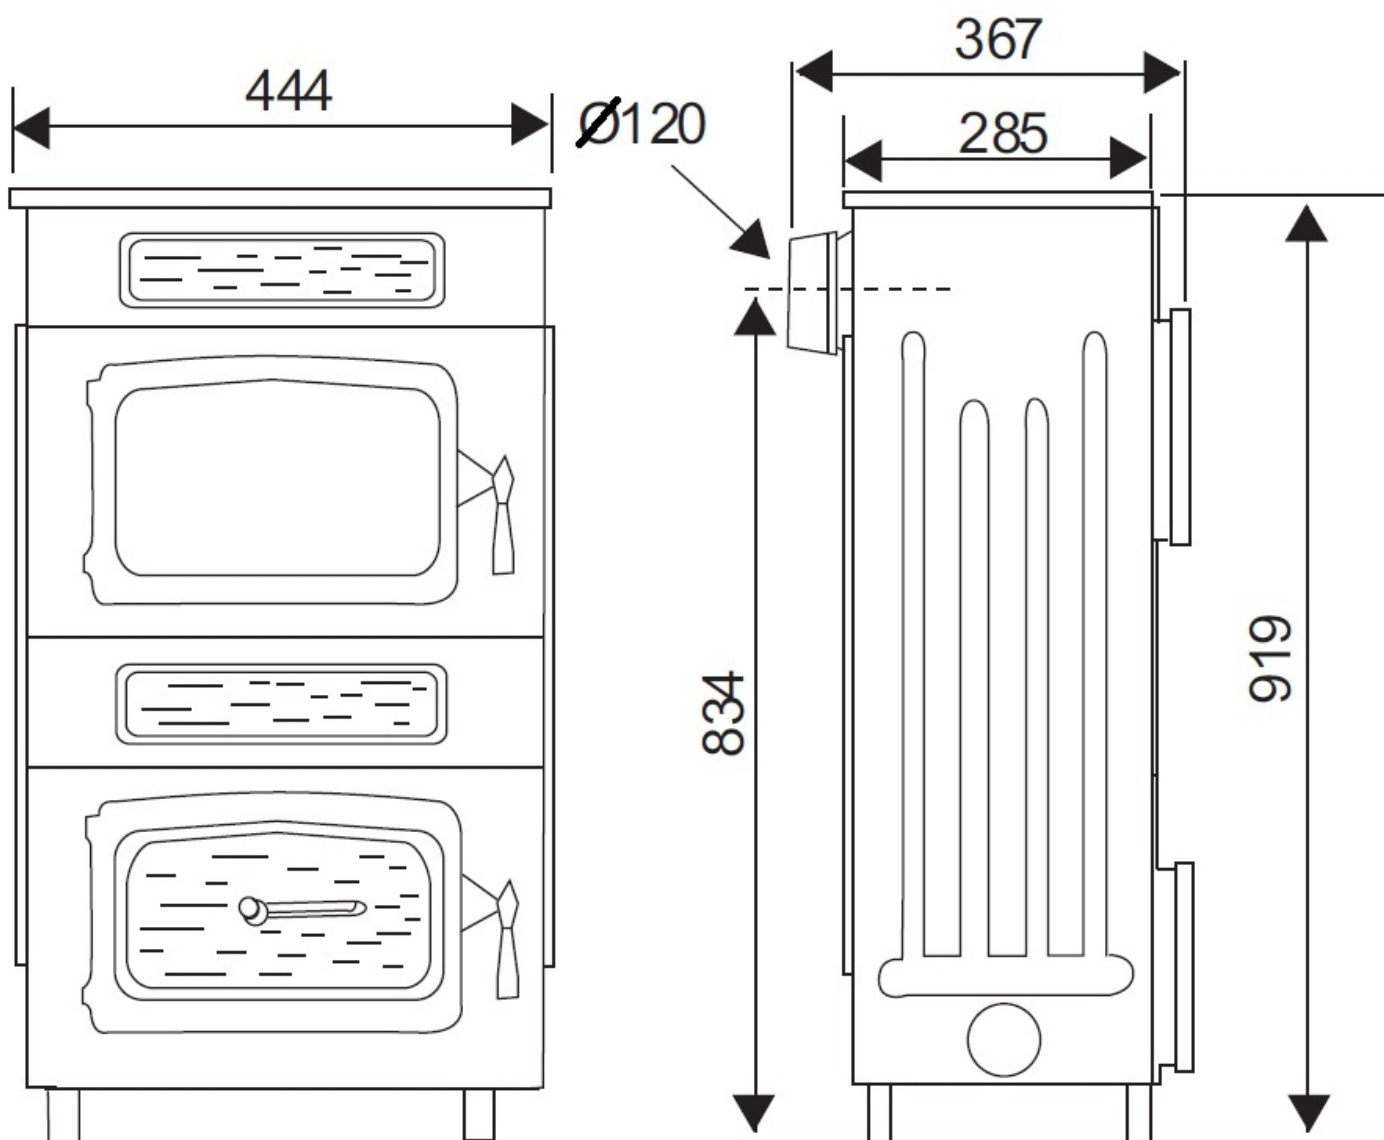

Kamino 8 nostalgia

- 8 kW
- Cast iron doors and top plate
- Enameled casing
- Cast iron grade
- Fireclay firebox
- Flue connection rear: 120 mm
- H x W x D: 919x444x367 mm
- For continuous use
- Fuel: wood, lignite

Wood

Continuous use

Brown coal

Certification	1.+2.Stufe 1.BImSchV, CE, 15aB-VG, VKF
Heat output (kW)	8
Min-max heat output (kW)	4,0-8,2
Heat capacity (m3)	182
Flue gas quantity (g/s)	6,6
Flue gas temperature (C)	353
Air needs Pa	12
Size H x W x D (mm)	919x444x367
Fuel	wood, lignite
Window size H x W (mm)	250x320
Firebox size W x D x H (mm)	350x200x550
Net weight (kg)	111,5